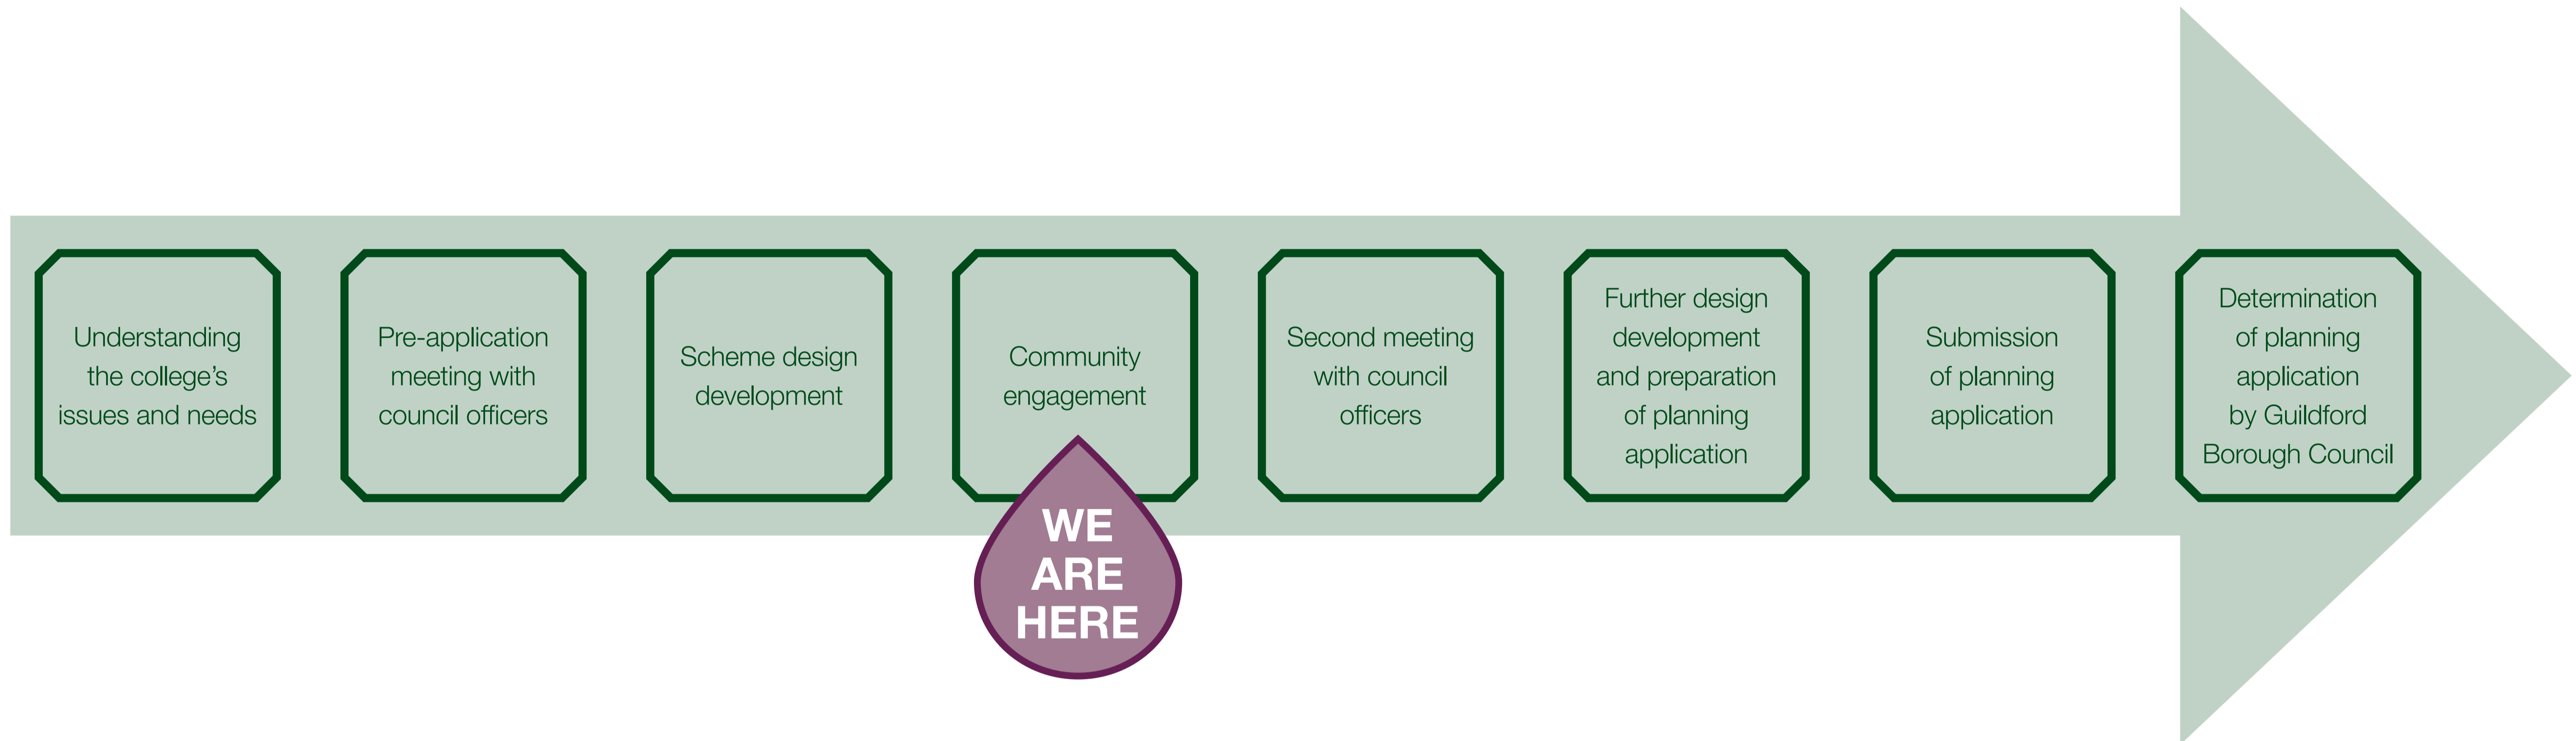

What happens now?

January 2016

We are at an early stage of the planning process.

Following the exhibition, we will consider your feedback to help prepare our planning application to Guildford Borough Council.

Once we have submitted the planning application, it will take approximately 16 weeks for the council to issue its decision. You can keep up to date with the progress of our planning application on Guildford Borough Council's website www.guildford.gov.uk